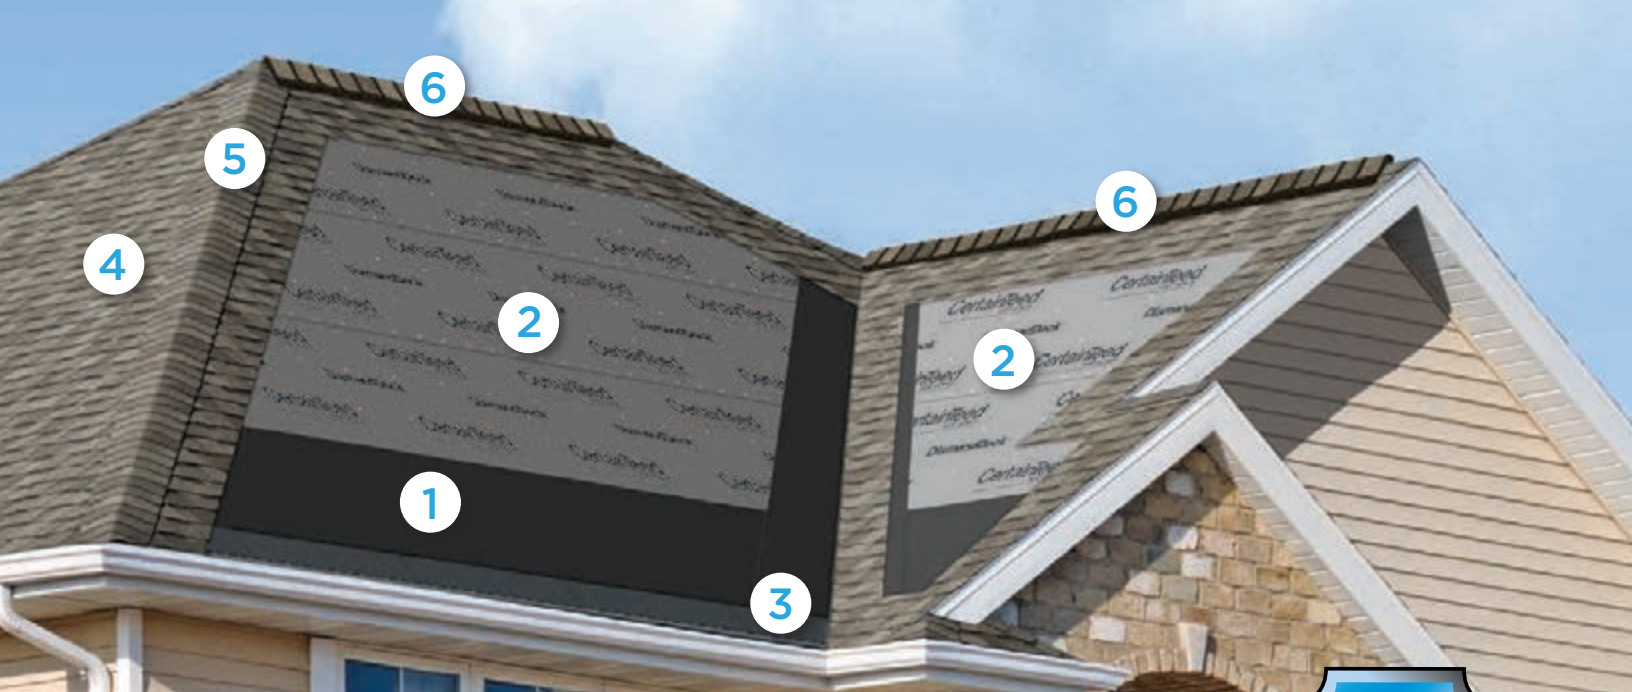

Want to visualize different roofing styles on your own home? You can upload photos to ColorView and have them digitally masked by one of our design professionals, or use DIY mode to upload and mask your own photos.

Plus, you can print or share your ColorView photos with family and friends to get their feedback. Visit colorview.certainteed.com and get started.

Add a Little Accent to Your Roof

CertainTeed offers Mountain Ridge®, an accessory product used for capping hips and ridges. It is the perfect finishing touch for your roof, offering blended color and high-profile design. CertainTeed also offers Cedar Crest®, a medium-profile design and Shadow Ridge®, a low-profile design for capping ridges, now available in a **ClimateFlex** version.

Color Companion Products for Flat Roof Areas

With CertainTeed Flintlastic® SA, you can coordinate flat roof areas like carports, canopies and porches with your main roof. Flintlastic SA is a self-adhering low slope roofing product available in ten colors that complement some of the most popular CertainTeed shingles.